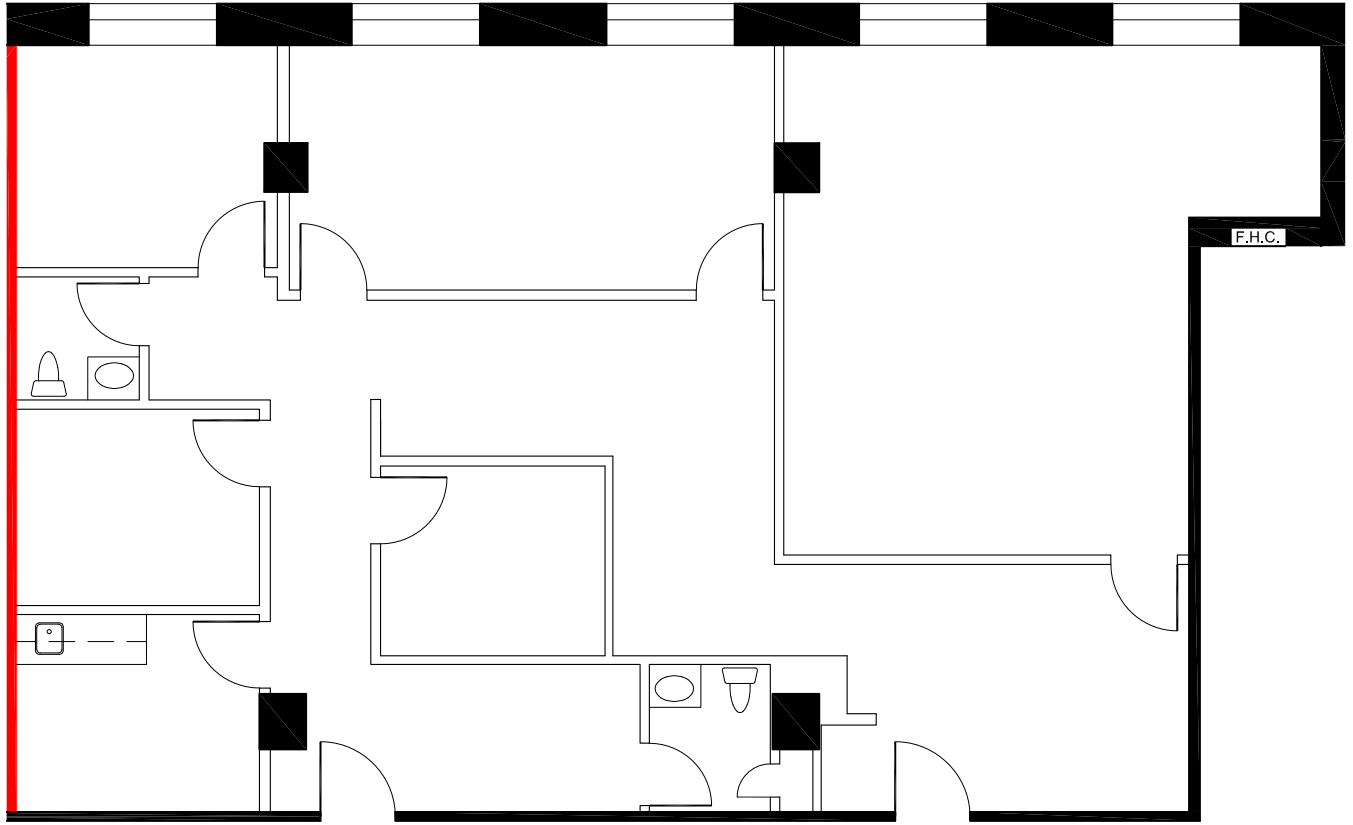

# FLOOR PLAN

DEMISING WALL

APPROXIMATE NORTH  
© 2023 Space Database Inc. All Rights Reserved

PROJECT NAME  
**140 OXFORD STREET EAST  
LONDON, ONTARIO**

DRAWING NAME  
SUITE 410  
1,784 S.F.  
AS PER ANSI/BOMA Z65.1 1996

SCALE  
AS NOTED

DATE		
MARCH	10	2023

DRAWING NO.  
M410