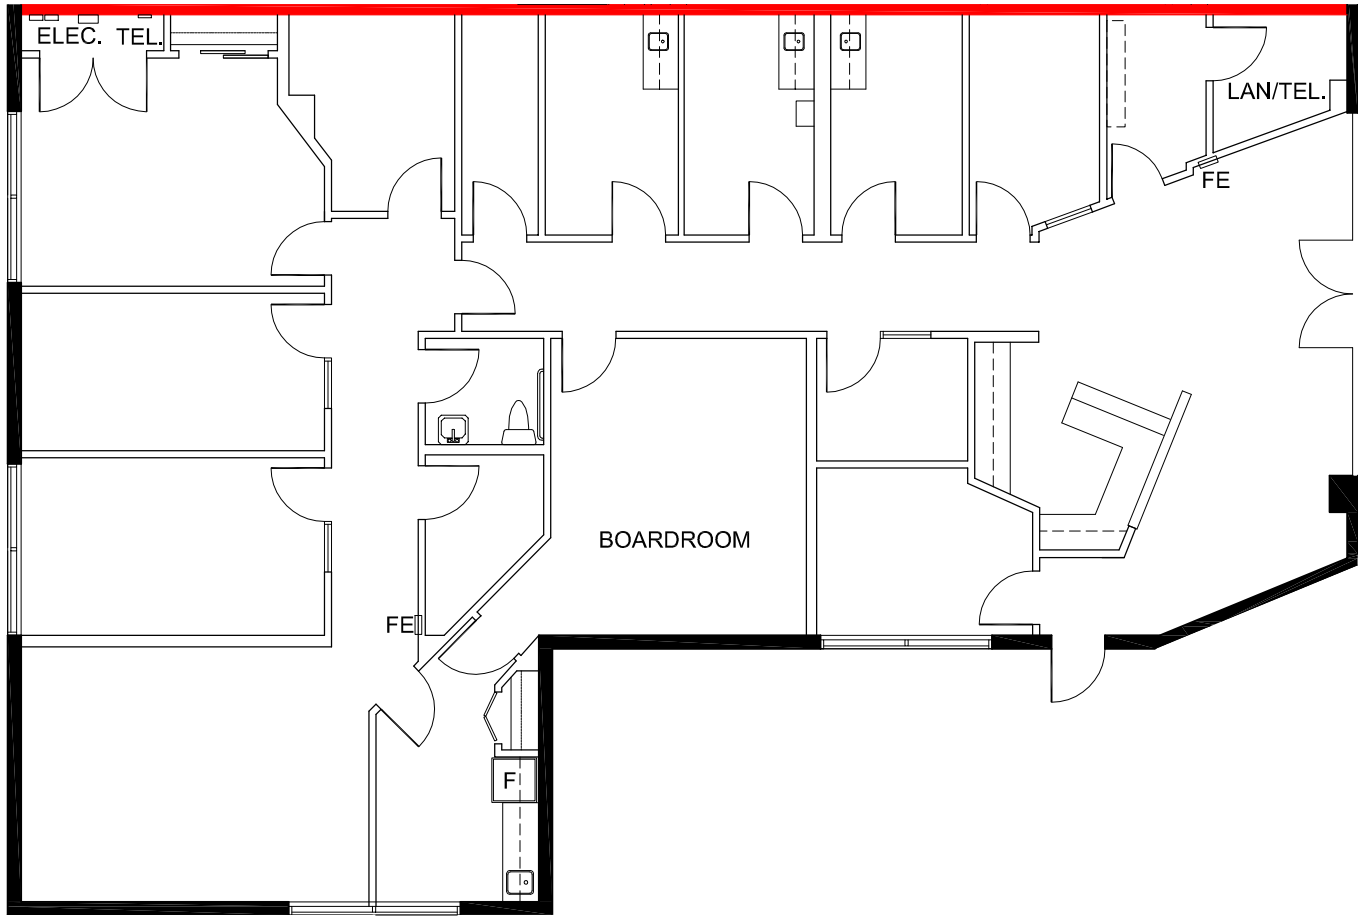

# FLOOR PLAN

DEMISING WALL

APPROXIMATE NORTH

© 2023 Space Database Inc. All Rights Reserved

PROJECT NAME  
**QUEEN STREET PLACE**

505 QUEEN ST  
SPRUCE GROVE, AB

DRAWING NAME

SUITE 101  
3,625 S.F.

AS PER ANSI/BOMA Z65.1 1996

SCALE  
AS NOTED

DATE		
OCTOBER	11	2023

DRAWING NO.  
M101