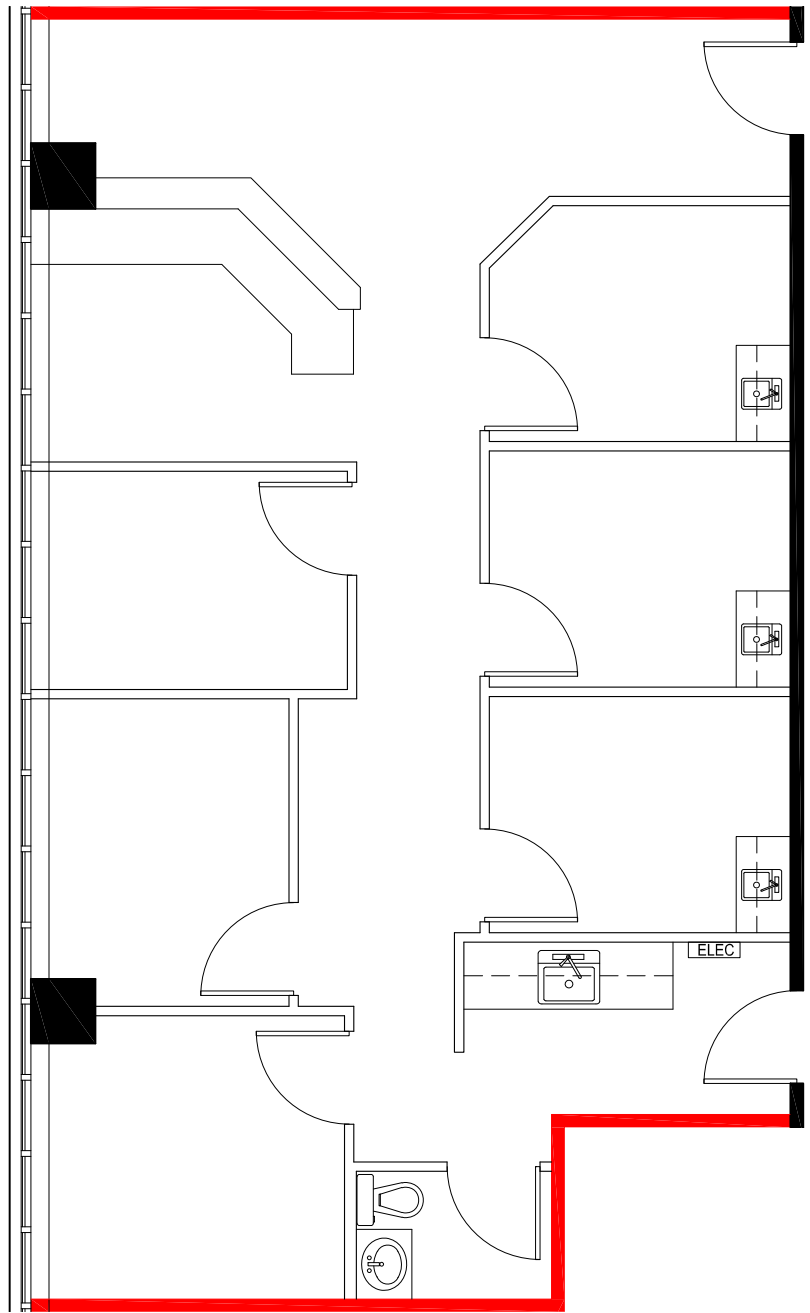

# FLOOR PLAN

DEMISING WALL

APPROXIMATE NORTH  
© 2023 Space Database Inc. All Rights Reserved

PROJECT NAME  
**HYS CENTRE**

11010 - 101 St NW  
EDMONTON, ALBERTA

DRAWING NAME

**SUITE 302**  
1,210 S.F.

AS PER ANSI/BOMA Z65.1 1996

SCALE  
AS NOTED

DATE			
MAY	12	2023	

DRAWING NO.  
M302