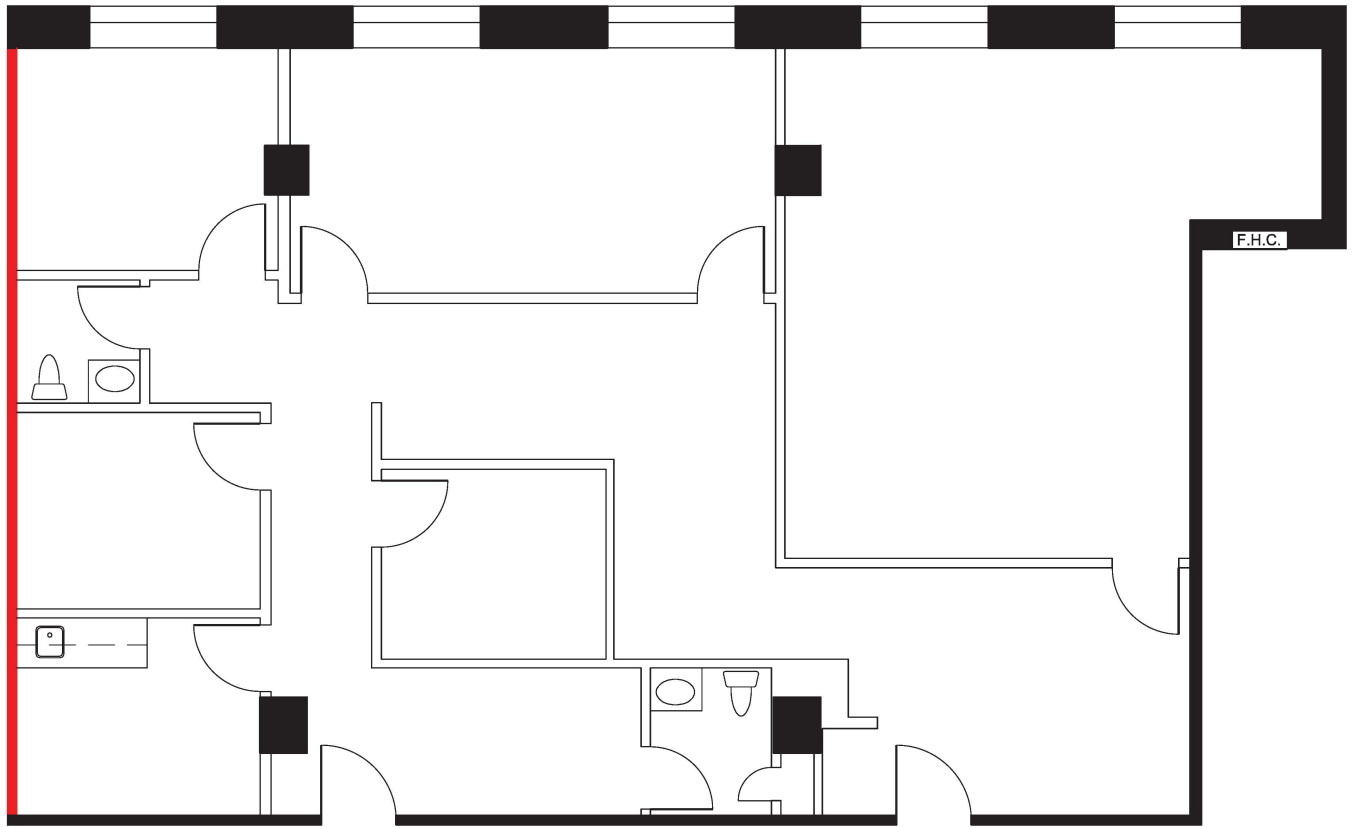

# FLOOR PLAN

 DEMISING WALL

APPROXIMATE NORTH  
© 2023 Space Database Inc. All Rights Reserved

PROJECT NAME  
**140 OXFORD STREET EAST  
LONDON, ONTARIO**

DRAWING NAME  
SUITE 410  
1,784 S.F.  
AS PER ANSI/BOMA Z65.1 1996

SCALE  
AS NOTED

DATE  
MARCH 10 2023

DRAWING NO.  
M410