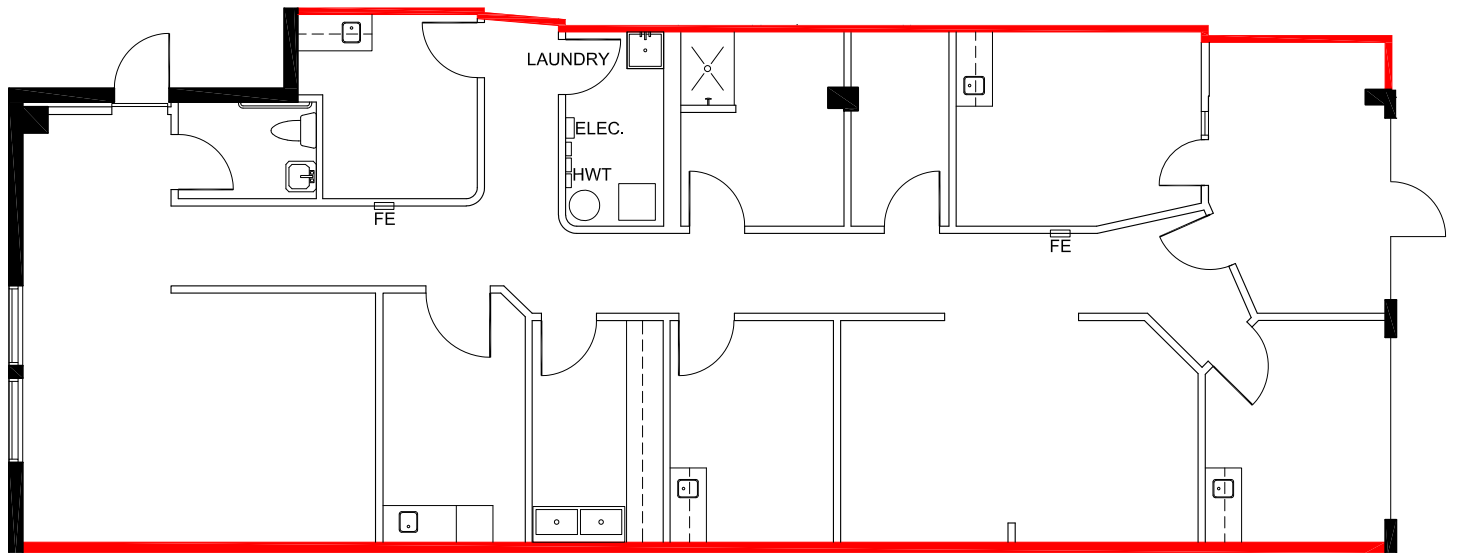

FLOOR PLAN

— DEMISING WALL

APPROXIMATE NORTH
© 2023 Space Database Inc. All Rights Reserved

PROJECT NAME
QUEEN STREET PLACE

505 QUEEN ST
SPRUCE GROVE, AB

DRAWING NAME
SUITE 102
2,466 S.F.
AS PER ANSI/BOMA Z65.1 1996

SCALE
AS NOTED

DATE		
JANUARY	03	2023

DRAWING NO.
M102