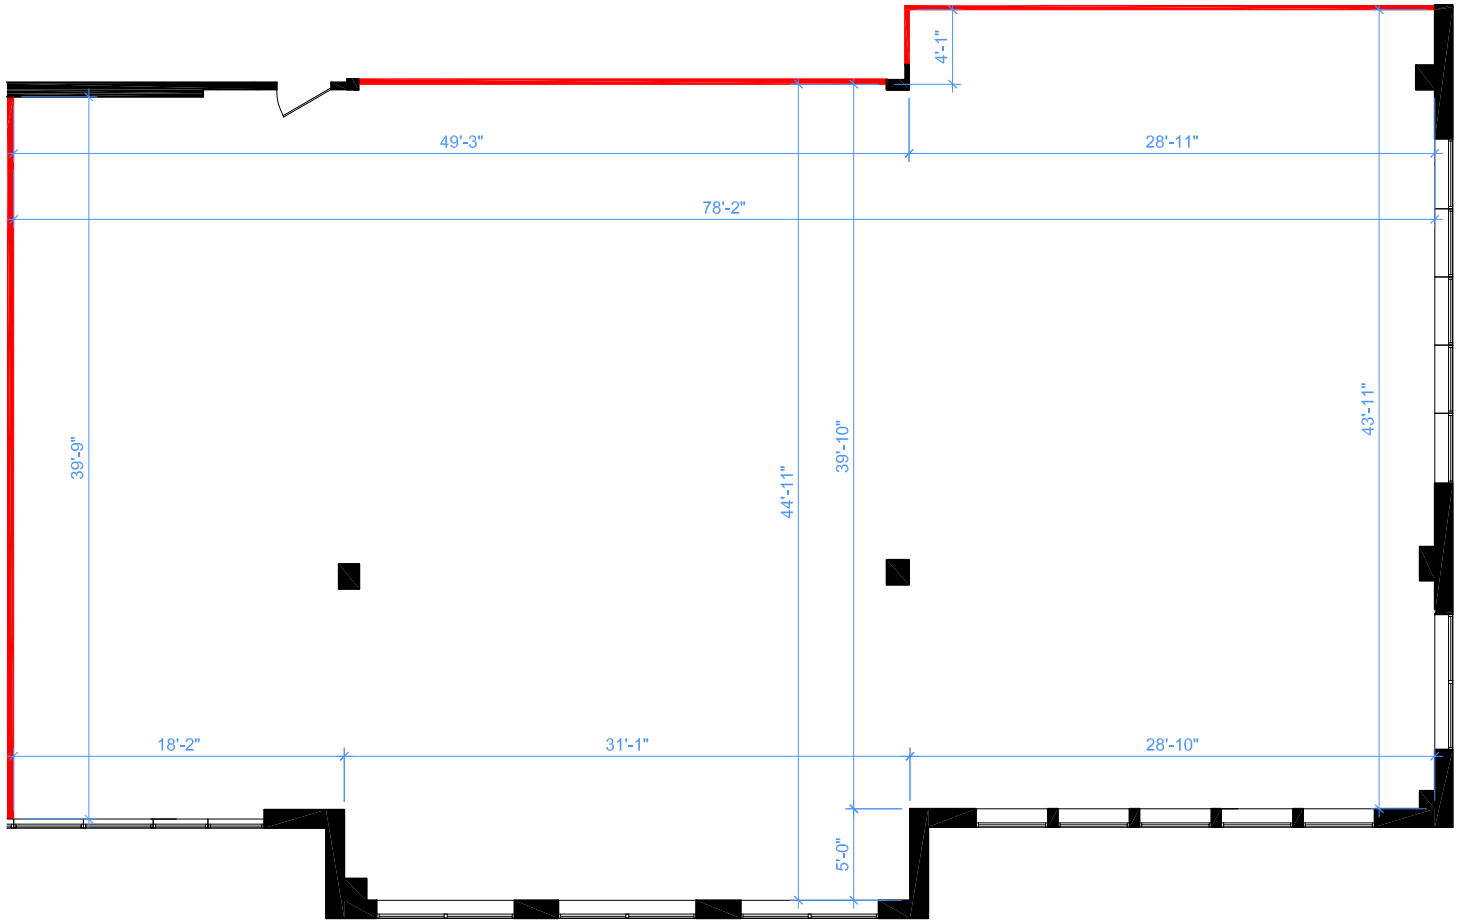

FLOOR PLAN

 DEMISING WALL

APPROXIMATE NORTH

© 2021 Space Database Inc. All Rights Reserved

PROJECT NAME
40 SUNPARK PLAZA

40 SUNPARK PLAZA SE
CALGARY, ALBERTA

DRAWING NAME
SUITE 308
4,354 SF.
AS PER BOMA/ANSI Z65.1 1996

SCALE
AS NOTED

DATE		
JULY	17	2020

DRAWING NO.
M308